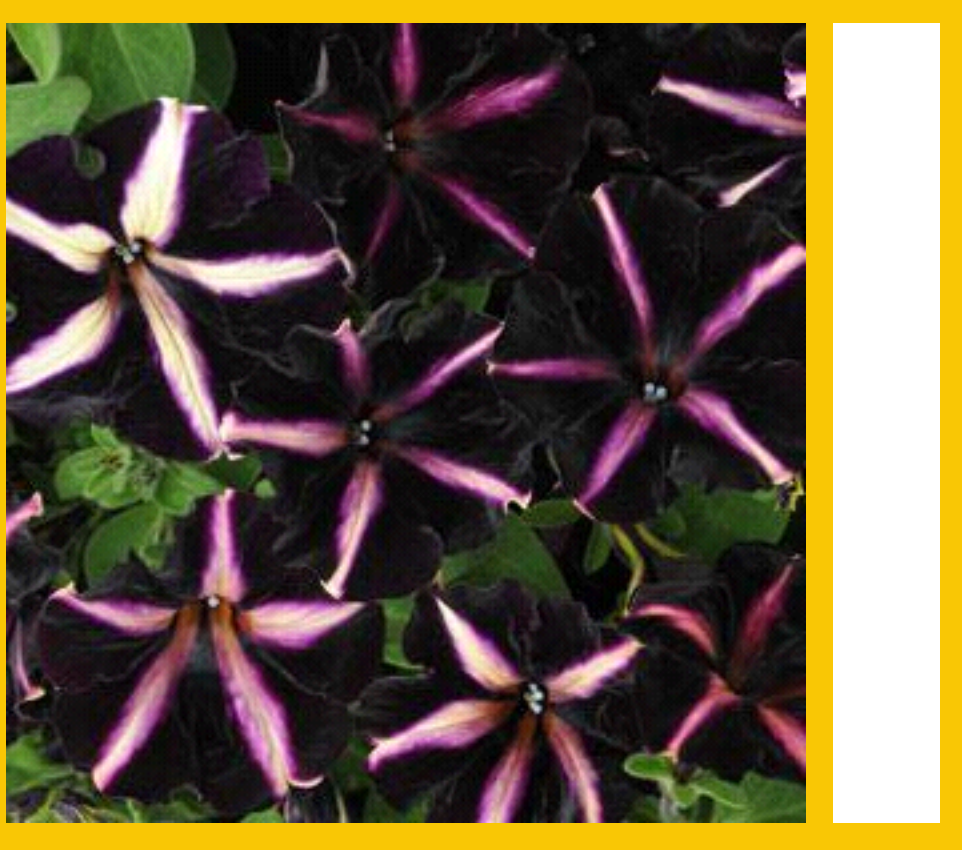

# Pinstripe Petunia

- Plant in Sun  (at least 6 hrs of sun)
- Space 8-10" (20-25cm) apart
- Grows 8-12" (20-30cm) tall by 8-12" (20-30cm) wide
- Excellent vigour fills in baskets and planters quickly with continuous flowering all season.
- Best if fertilized regularly or with a slow-release, granular fertilizer.