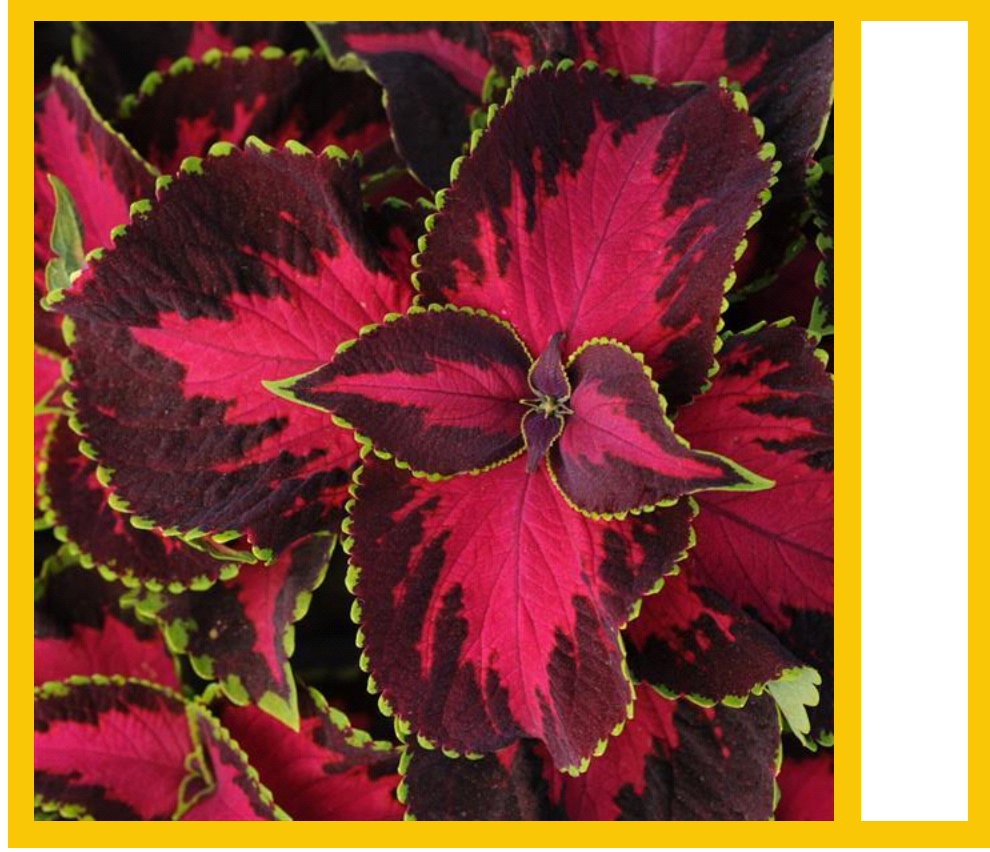

Chocolate Covered Cherry Coleus, Premium Sun

- Plant in Shade, Sun  (less than 3 hrs of sun)
- Space 8" (20cm) apart
- Grows 12-14" (30-36cm) tall by 10-12" (25-30cm) wide
- Heat-tolerant, can plant in full sun in areas of high humidity.