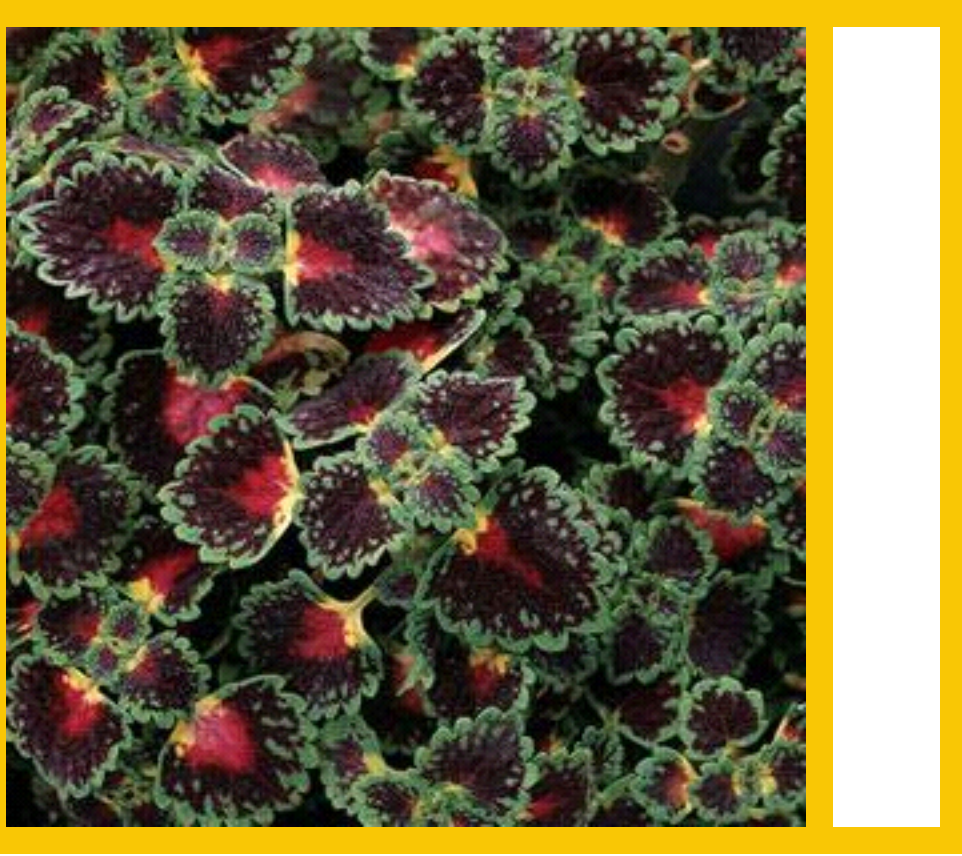

Lava Rose Coleus

- Plant in Shade, Sun  (less than 3 hrs of sun)
- Space 12-18" (30-46cm) apart
- Grows 6-10" (15-25cm) tall by 18-24" (46-61cm) wide
- Hardy until frost, great heat tolerance,

(Cut along dotted line for standard bench card size.)